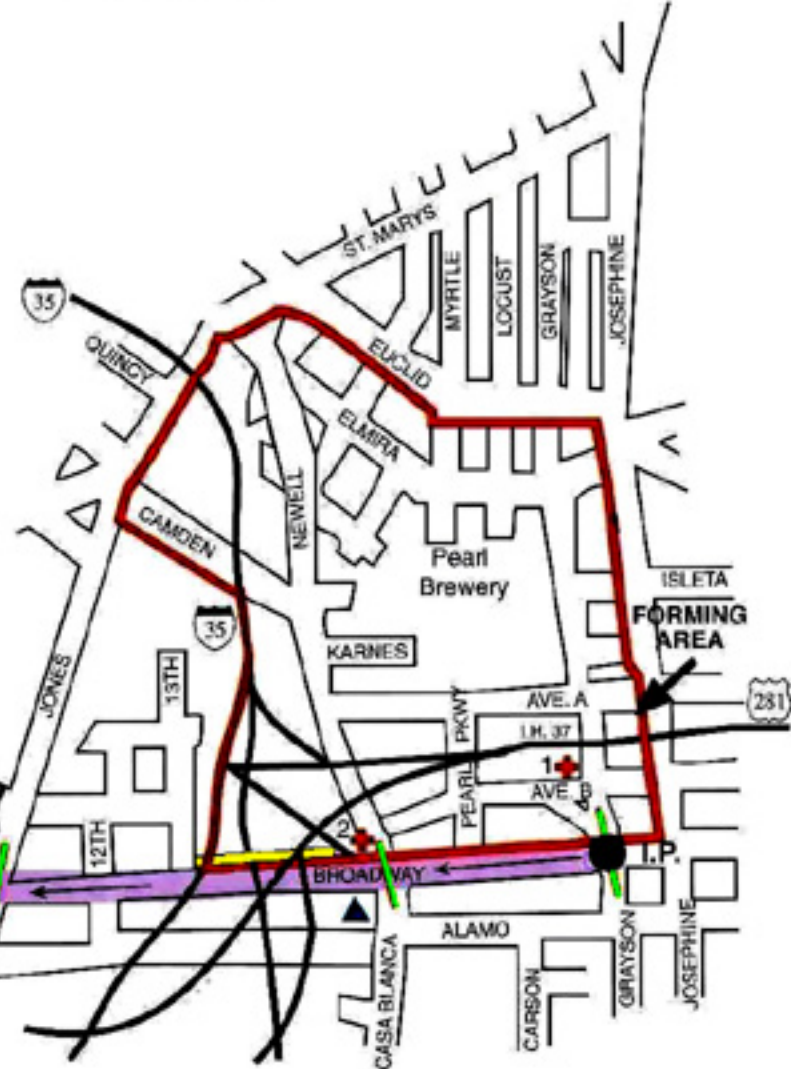

BATTLE OF FLOWERS® PARADE

- PARADE ROUTE
- FORMING AREA
- DISBANDING AREA
- FIRE LANE
- BROADWAY BLEACHERS
- MAVERICK PARK BLEACHERS
- ALAMO GRANDSTANDS
- CENTOTAPH STANDS
- I.P. - INITIAL POINT
- END OF PARADE
- PORTABLE RESTROOMS
- FIRST AID STATIONS
- ALAMO GRANDSTANDS-NORTH
- ALAMO GRANDSTANDS-SOUTH
- PLAZA BLEACHERS

PARADE LENGTH: 2.6 MILES
 WALKING TIME: 1 HOUR 10 MINUTES
 PARADE SPEED: 2.6 MPH